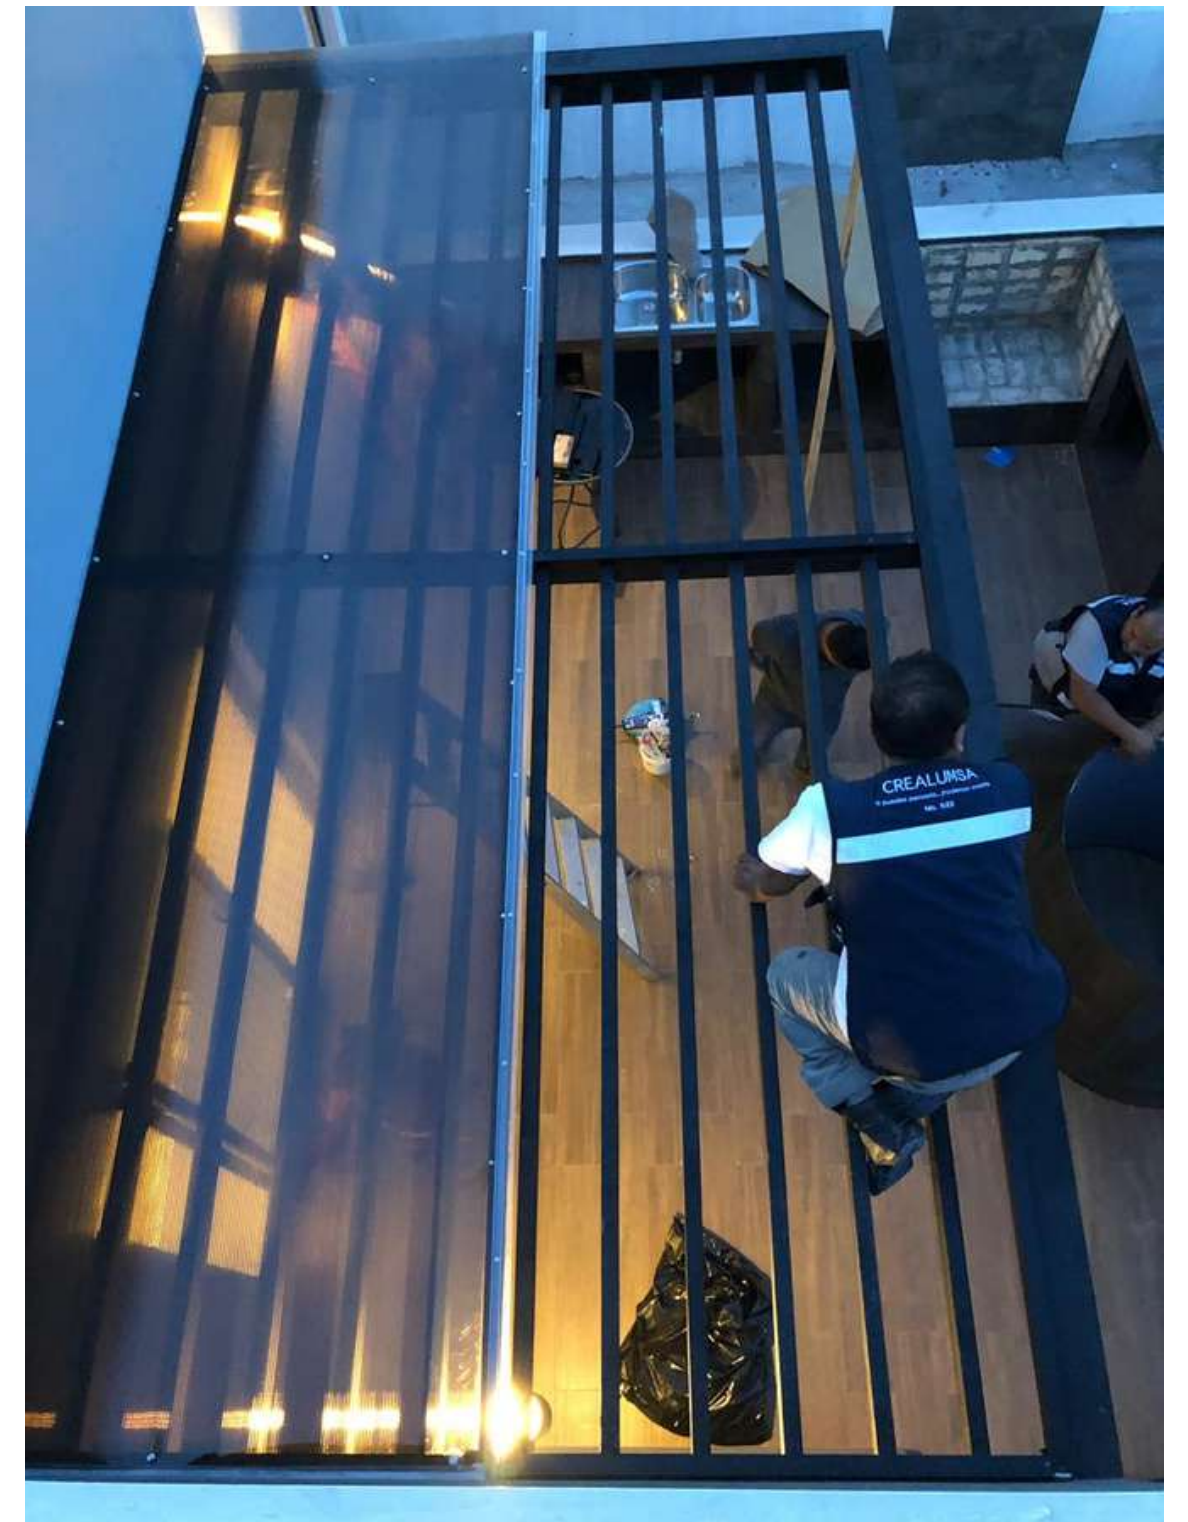

TECHOS DE POLICARBONATO

ZONA RESIDENCIAL, MONTERREY N.L.